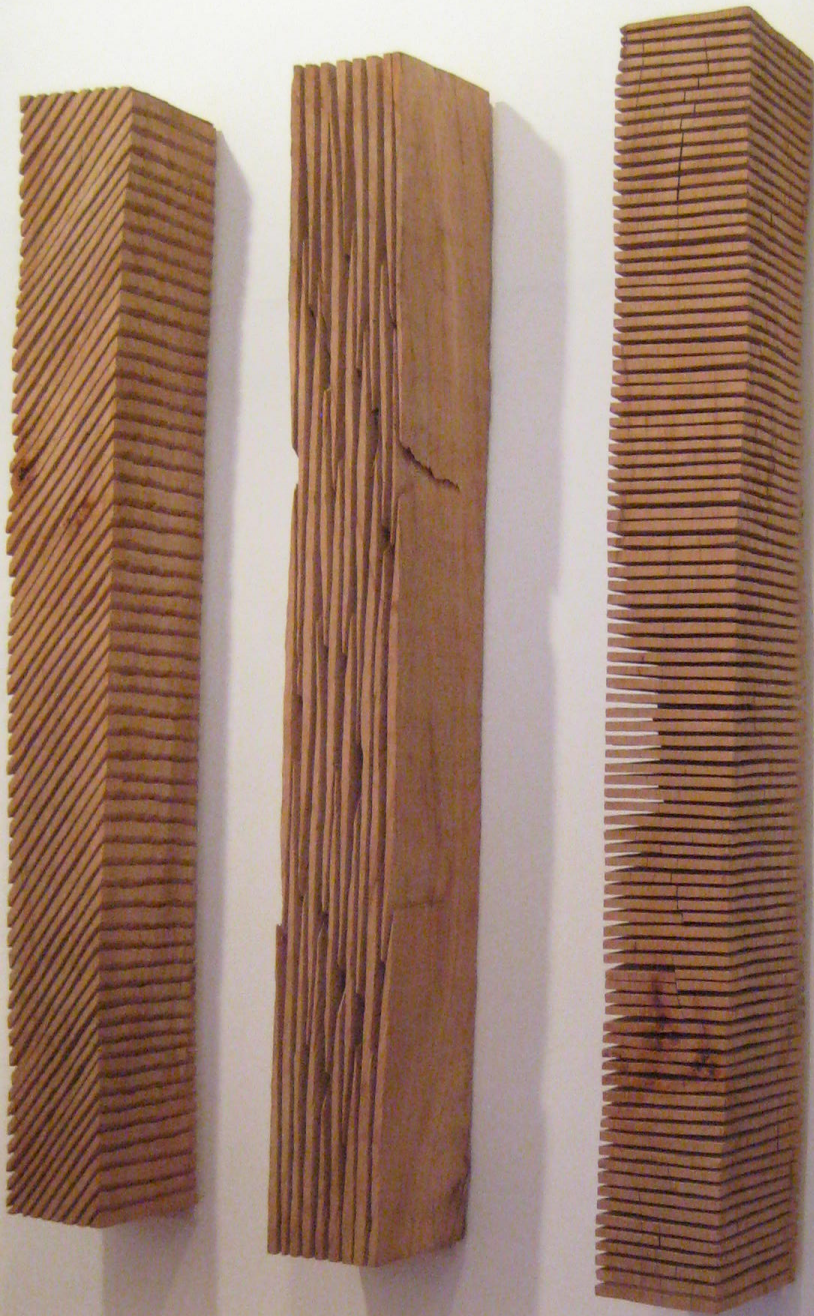

Volume and Vessel

Throne

Descending Vessel

Rough Box

sliced Menhirs

Serpentine Vessels

Streaming Flaming Vessel

TREE TO VESSEL

Ashton Court

Bristol.

Bech 1181 David Nash - '90

Small white informational card with a red header and text.

Small white informational card with a red header and text.

CCANW

**Centre for Contemporary Art
and the Natural World**